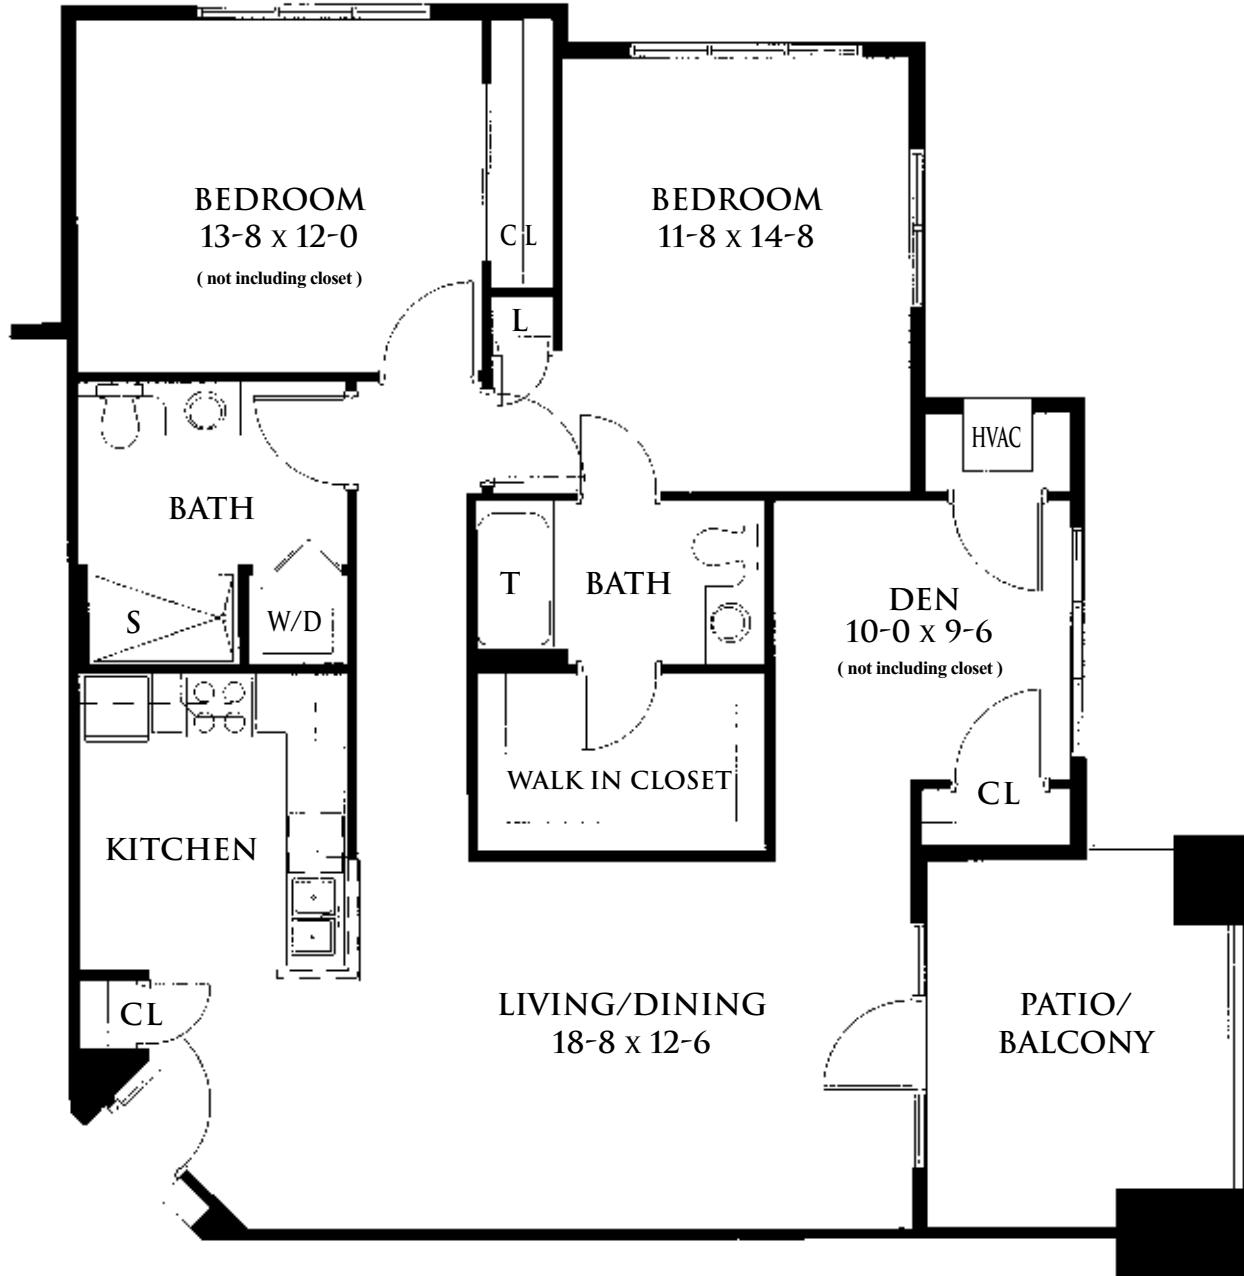

ASBURY POINTE • NORTH WING

APPROXIMATELY 1,180 SQUARE FEET

- T - TUB
- S - SHOWER
- CL - CLOSET
- L - LINEN CLOSET
- W/D - WASHER DRYER
- HVAC - HEATING/COOLING UNIT

TWO BEDROOM CUSTOM