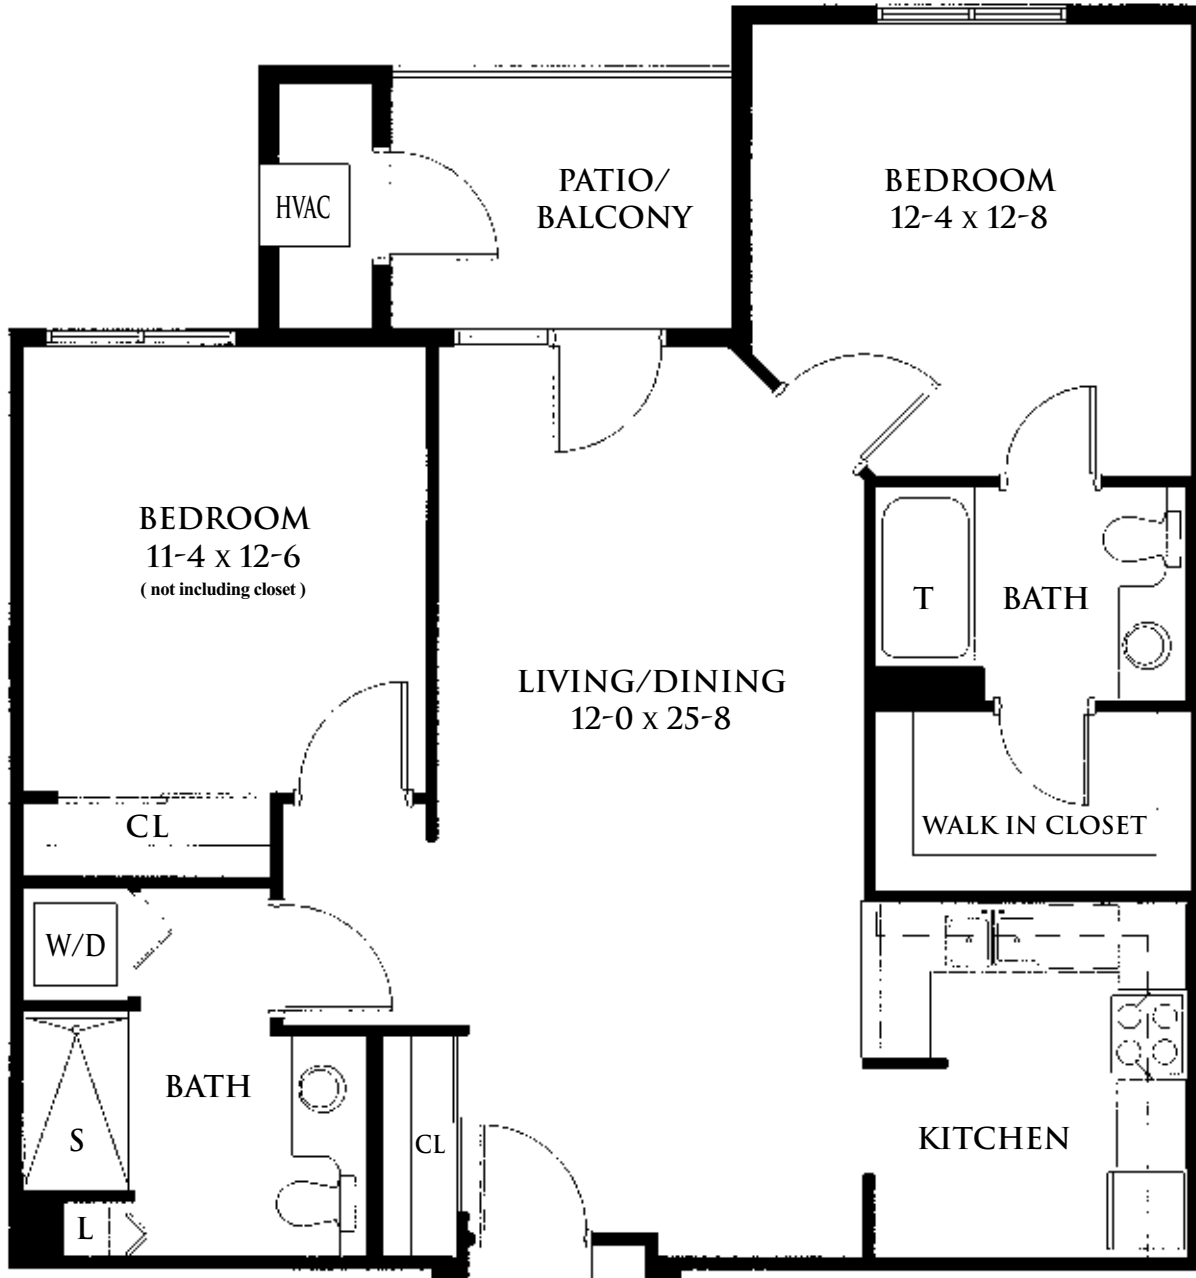

# ASBURY POINTE • NORTH WING

APPROXIMATELY 945 SQUARE FEET

- T - TUB
- S - SHOWER
- CL - CLOSET
- L - LINEN CLOSET
- W/D - WASHER DRYER
- HVAC - HEATING/COOLING UNIT

## TWO BEDROOM CLASSIC