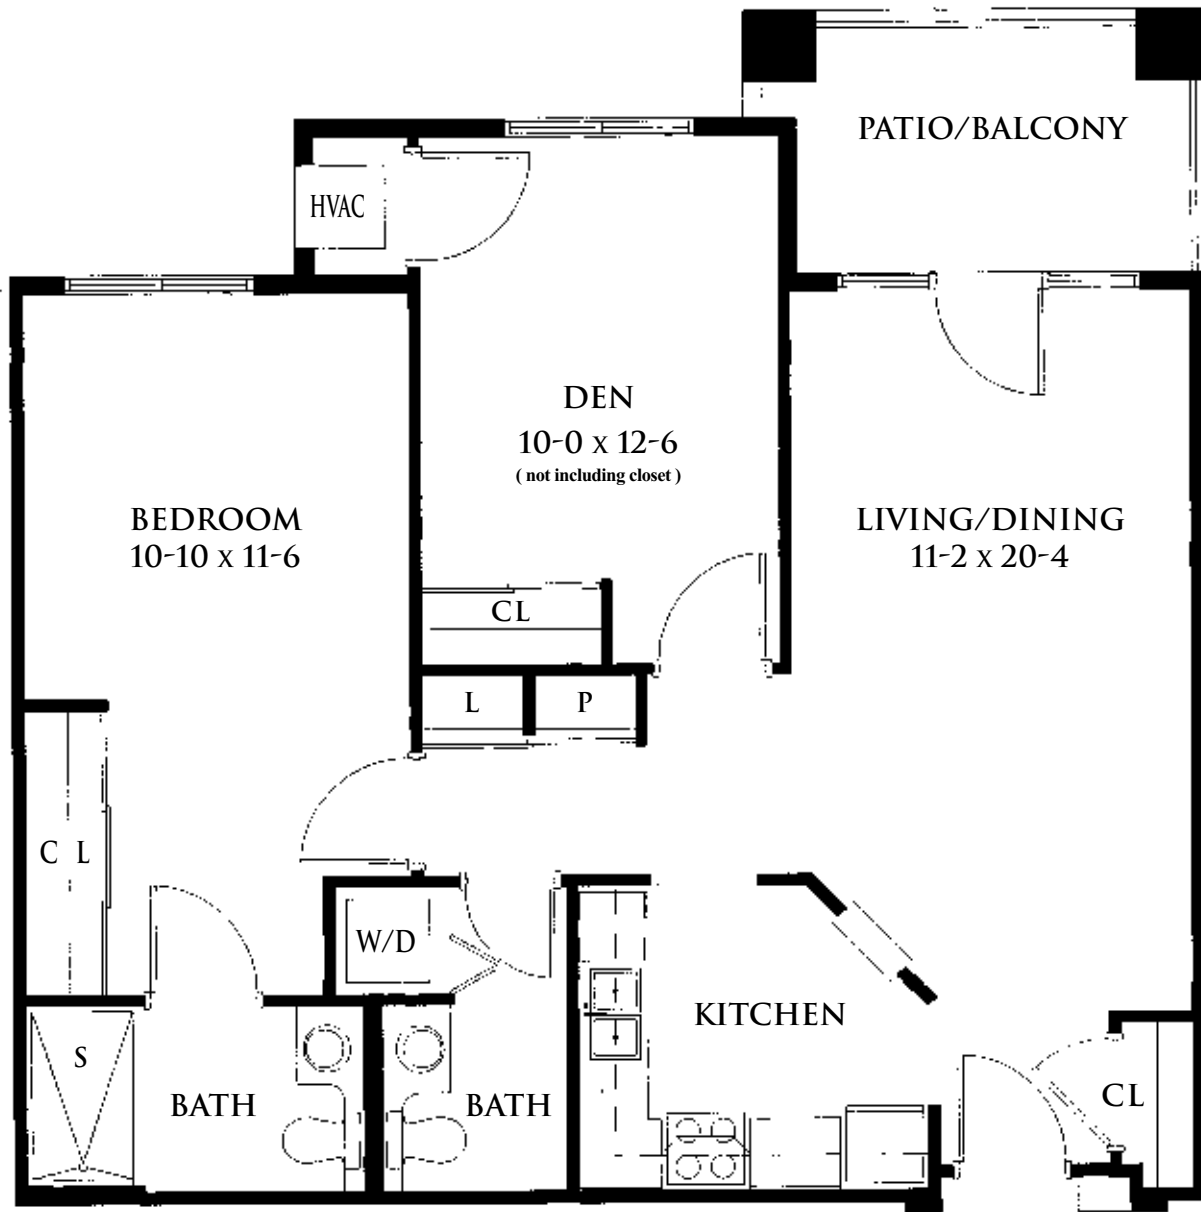

# ASBURY POINTE • NORTH WING

APPROXIMATELY 865 SQUARE FEET

- S - SHOWER
- CL - CLOSET
- P - PANTRY
- L - LINEN CLOSET
- W/D - WASHER DRYER
- HVAC - HEATING/COOLING UNIT

**ONE BEDROOM + DEN**