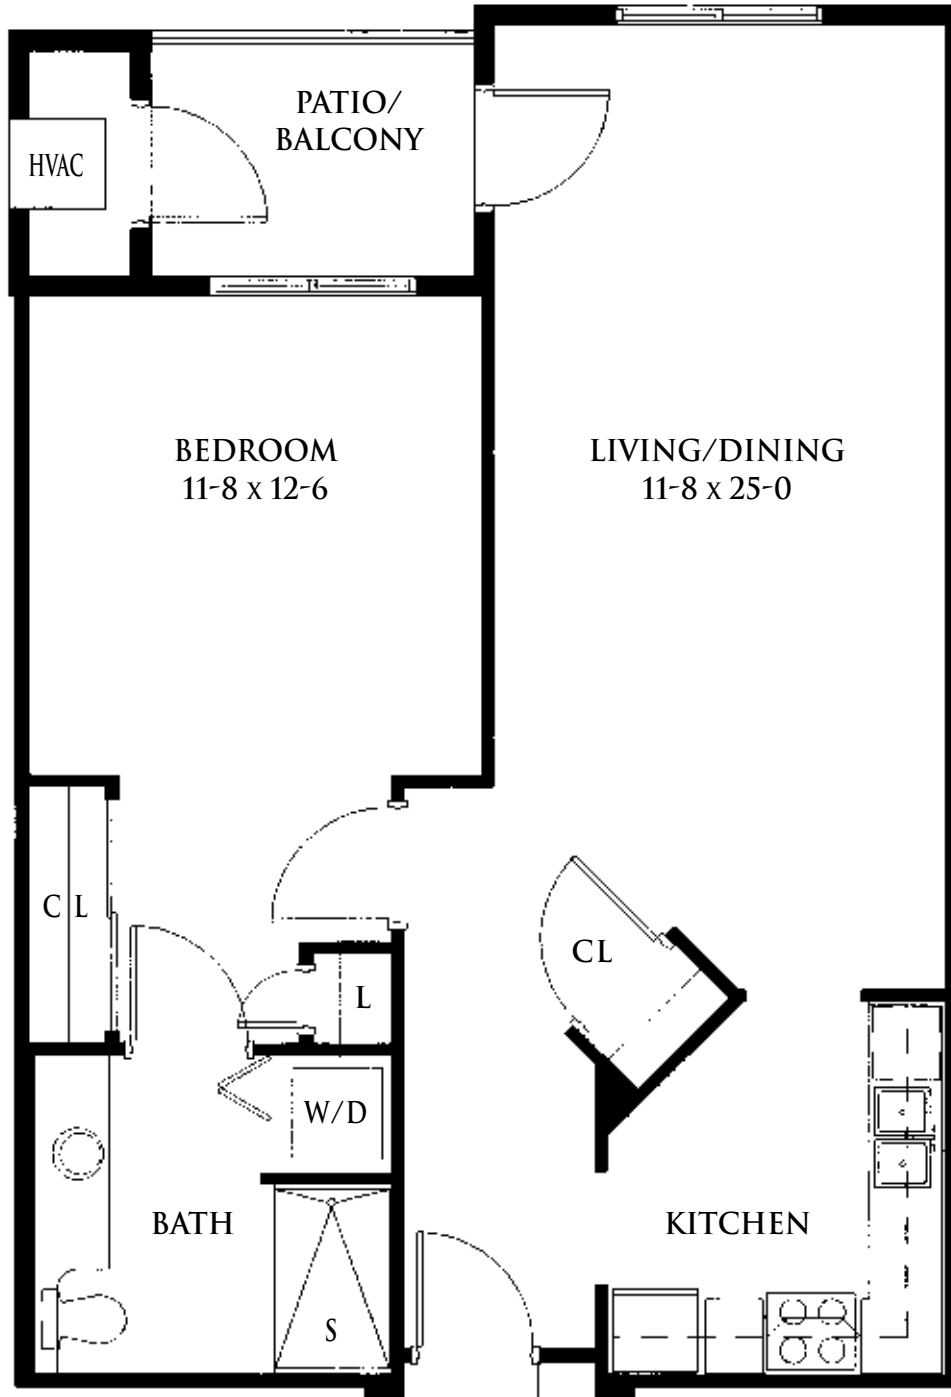

ASBURY POINTE • NORTH WING

APPROXIMATELY 745 SQUARE FEET

- S - SHOWER
- CL - CLOSET
- L - LINEN CLOSET
- W/D - WASHER DRYER
- HVAC - HEATING/COOLING UNIT

ONE BEDROOM DELUXE